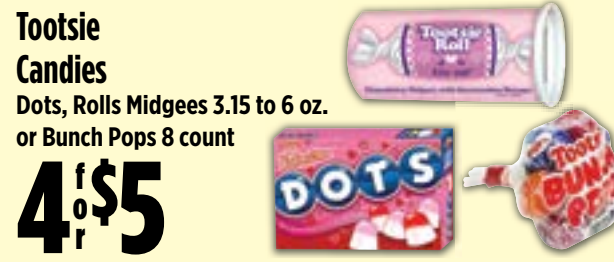

Tootsie Candies Dots, Rolls Midgees 3.15 to 6 oz. or Bunch Pops 8 count **4^f or $5**

Cherry Blossom Items
Limited in supply, sorry no rainchecks!

Sakura Blossom or Sakura Story Kitchenware 1 count **25% OFF** REGULAR PRICES